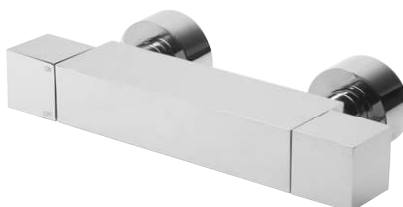

Dual Function Shower Valve
Including Handset Outlet

SV7712

£153

Brass Square Riser Rail

SVRAIL04

£64

Rectangular Riser Rail

SVRAIL06

£46

FACTOR

Dual Function Bar Valve Shower
System

SVSET40

£206

Square Including Shower Head

SVHEAD17

£24